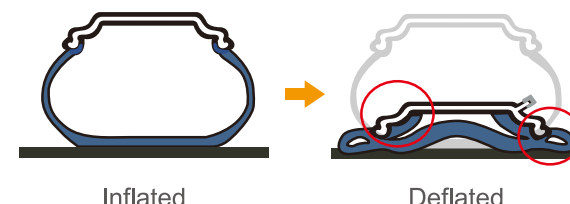

Normal Tyre