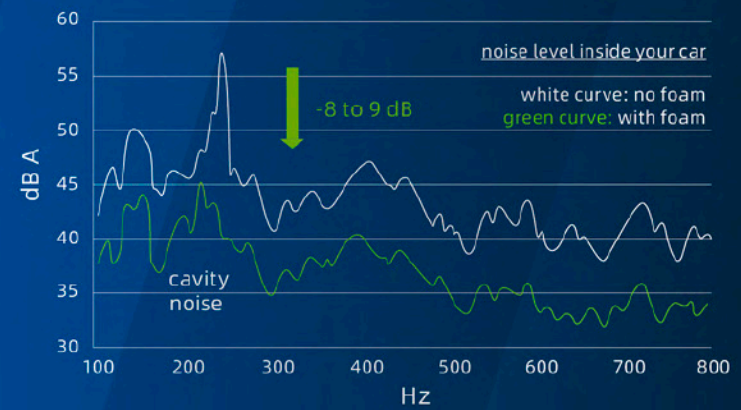

German W-Silent Technology with sponge only increases the weight of each tyre by about 200g~350g (235/40R19).

German W-Silent Technology can effectively reduce the noise generated by resonance of the tyre cavity. It can reduce the noise by up to 8-9 dB at the frequency range of 200-250Hz, and around 1-5 dB lower under other frequency ranges.